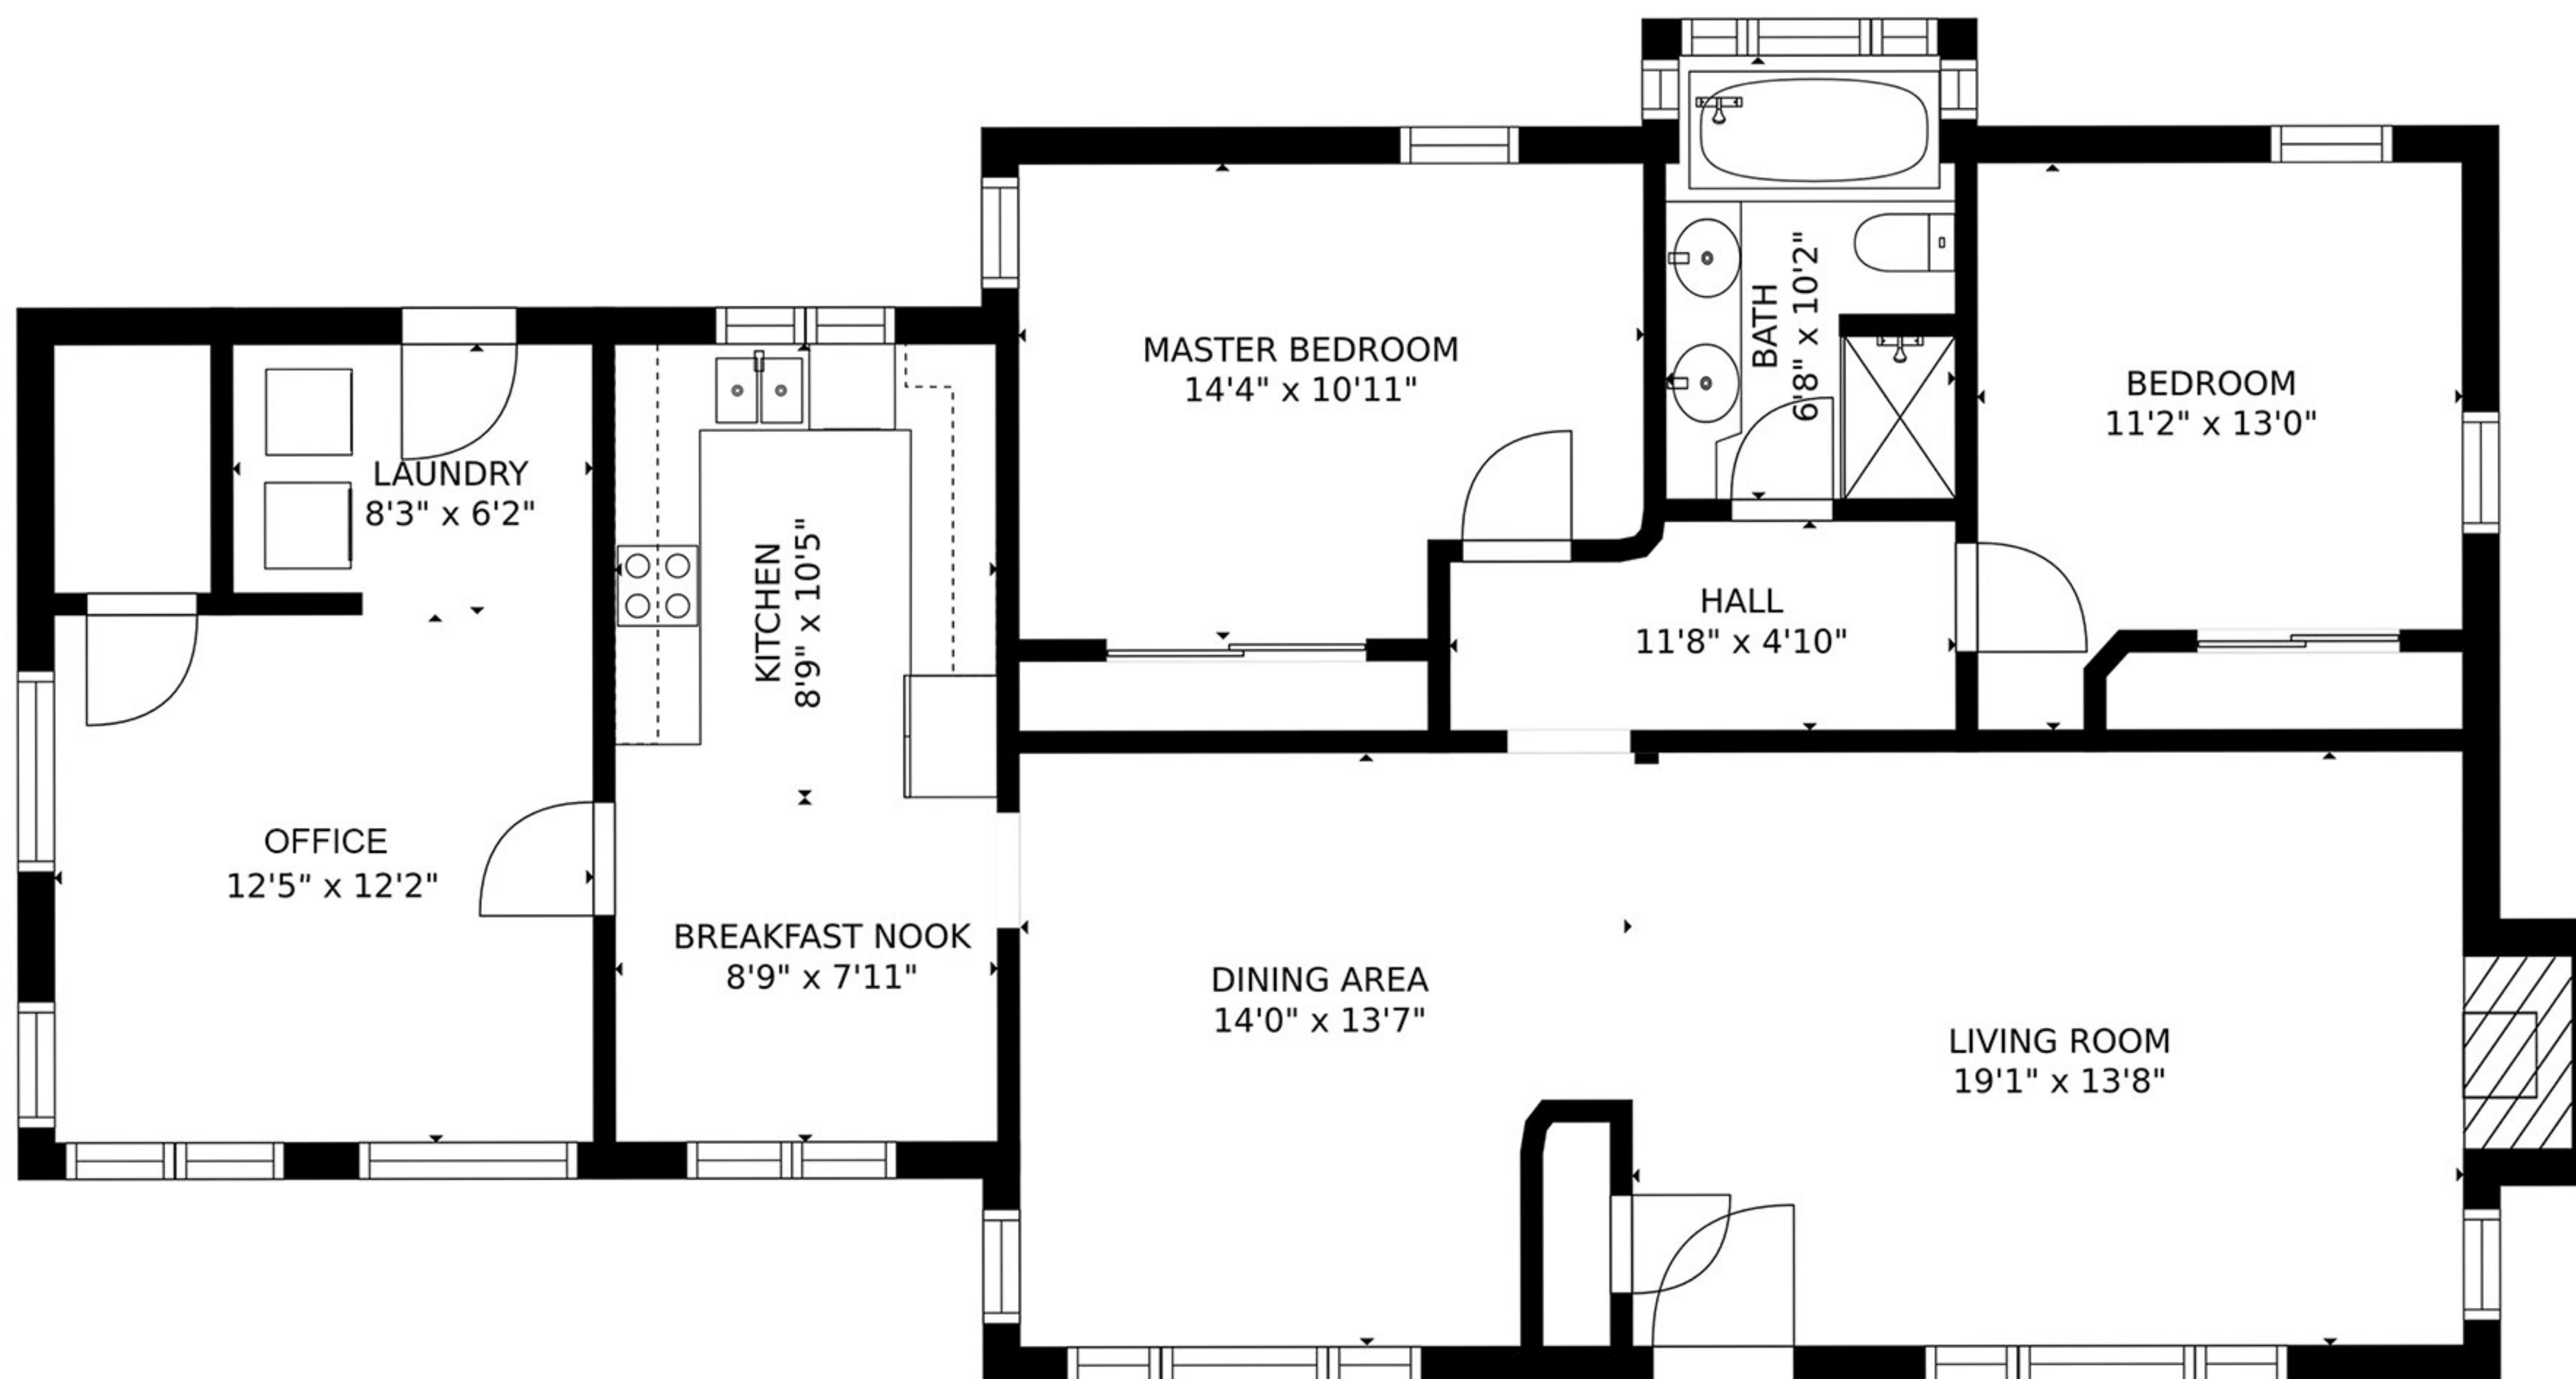

GUEST HOUSE

MAIN HOUSE

37903 304th Ave S
Enumclaw, WA